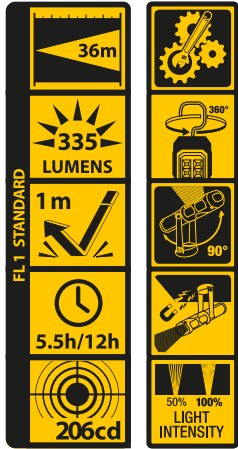

## 3 Watt LED Working lamp • 335 + 66 Lumen Power

POWERED BY

### M-WKL-012-DU-H

Function	100% - 50% - LED front flashlight - Off
LED Type	3 Watt COB LED + 1 Watt LED
Light Output	335 lumens COB + 66 lumens front flashlight
Beam Distance	39m (front flashlight)
Beam Angle	120°
Run Time	100% = 5h / 50% = 8h / Front LED = 12h
Water Resistance	IP20
Material	Rubberized plastic
Color	Black
Battery operated	3x AA Alkaline included
Accessory	Magnet & hook
Dimensions	5.70cm x 22.20cm x 4.10cm
Packaging	1 piece in blister
EAN	0884620049683